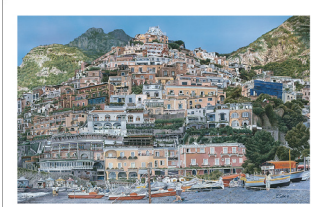

Small Positano Print, Unframed - 22" x 14.625" - Item # POS1OSMU