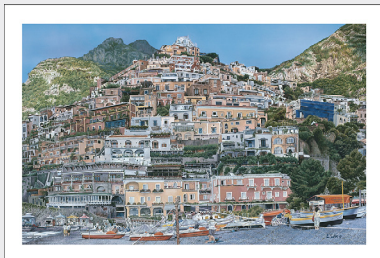

Please complete the information below accurately so we can ship your Limited Edition Giclee Print(s).

3 Easy Ways to Order Your Signed and Numbered Giclee Prints!

1. Email your request to **orders@creativefactoryllc.com**
2. Call in your order to 704-779-7272
3. Complete this Order Form, mail it with a check or money order to:

Creative Factory, LLC
P.O. Box 480095
Charlotte, NC 28269

Name _____

Address _____

City _____

State _____ ZIP _____

Phone Number _____

Email Address _____

Item #	Description of Artwork	Cost	Quantity	Total
POS1OLGU	Positano- Image size: 33" x 22" - Unframed	\$100		\$
POS1OLGF	Positano- Framed size: 44" x 33" - Matted & Framed	\$275		\$
POS1OSMU	Positano Smaller print - Image size: 22" x 14.625" - Unframed	\$50		\$
POS1OSMF	Positano Smaller print - Framed size: 31" x 24" - Matted & Framed	\$175		\$
POS1ONC	Positano Note Cards - set of 6 cards & envelopes (4.5" x 6.25")	\$12		\$

Each unframed Giclee print is carefully rolled loosely with the Certificate of Authenticity and inserted into a 4" plastic sleeve, which is then slipped carefully into a 4" mailing tube for shipping.

Subtotal	
Mailing Tubes - Priority US Postal Service, 2-3 day delivery. Please add \$8.50 for each unframed print ordered.	
Matted and Framed Prints require special care and packaging to safely deliver. Please add \$45.00 for Shipping and Handling to each framed print ordered.	
Note Card Sets - Priority US Postal Service, 2-3 day delivery. Please add \$2.50 for each unframed print ordered.	
TOTAL	